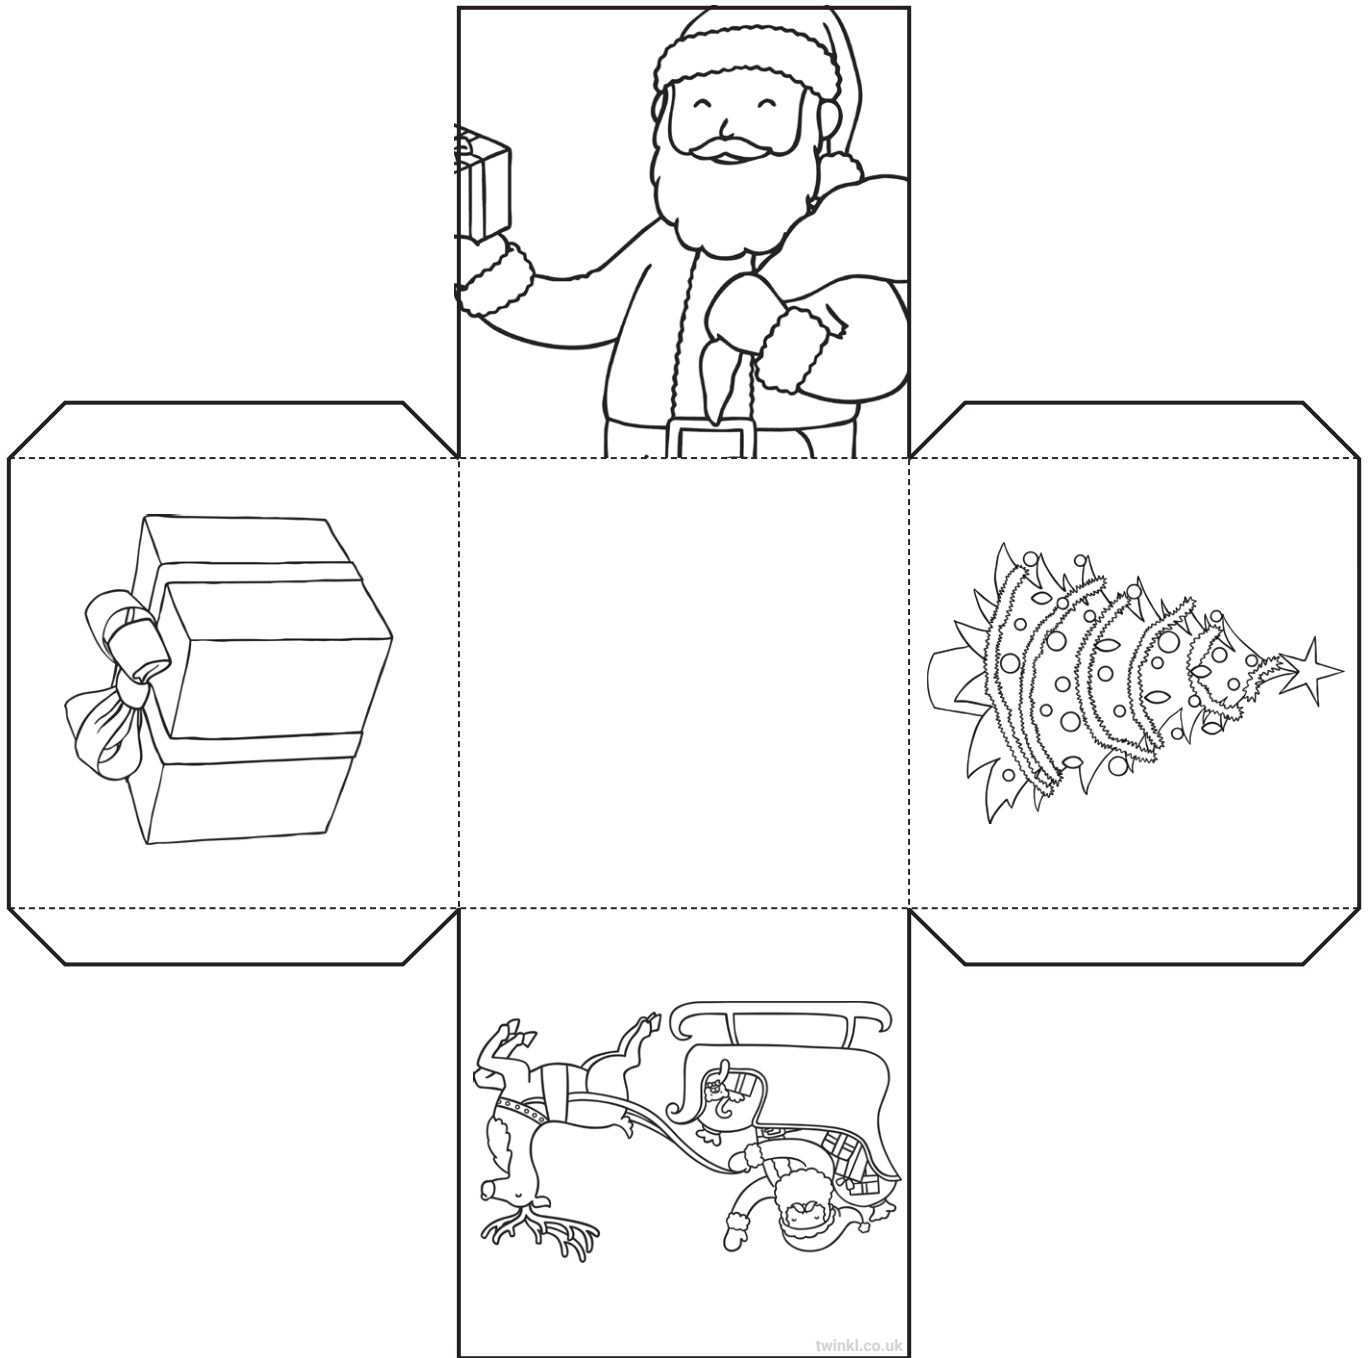

Santa Claus Christmas Basket

Instructions:

1. Colour in the basket and the handle.
2. Cut out and fold on the dotted lines.
3. Glue the sides together and staple on the handle.
4. Fill your box with Christmas goodies.

Reindeer Christmas Basket

Instructions:

1. Colour in the basket and the handle.
2. Cut out and fold on the dotted lines.
3. Glue the sides together and staple on the handle.
4. Fill your box with Christmas goodies.

Food Christmas Basket

Instructions:

1. Colour in the basket and the handle.
2. Cut out and fold on the dotted lines.
3. Glue the sides together and staple on the handle.
4. Fill your box with Christmas goodies.