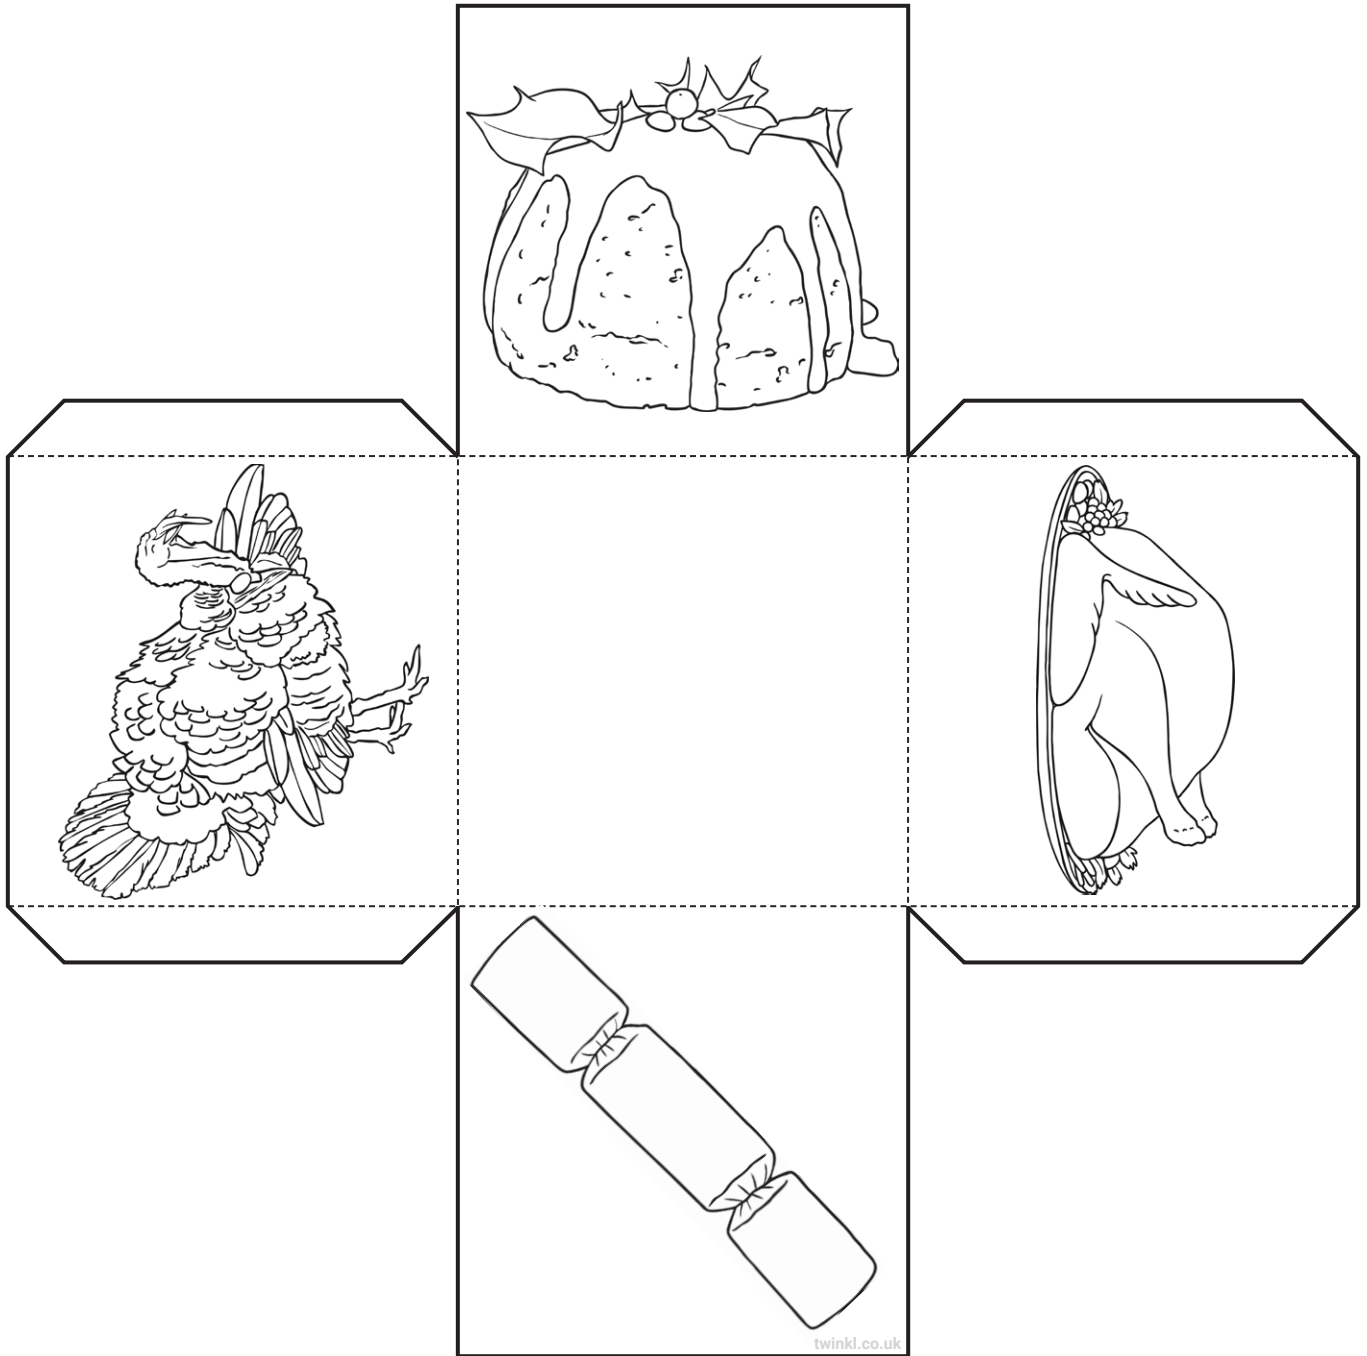

Santa Claus Christmas Basket

Instructions:

1. Colour in the basket and the handle.
2. Cut out and fold on the dotted lines.
3. Glue the sides together and staple on the handle.
4. Fill your box with Christmas goodies.

Reindeer Christmas Basket

Instructions:

1. Colour in the basket and the handle.
2. Cut out and fold on the dotted lines.
3. Glue the sides together and staple on the handle.
4. Fill your box with Christmas goodies.

Food Christmas Basket

Instructions:

1. Colour in the basket and the handle.
2. Cut out and fold on the dotted lines.
3. Glue the sides together and staple on the handle.
4. Fill your box with Christmas goodies.