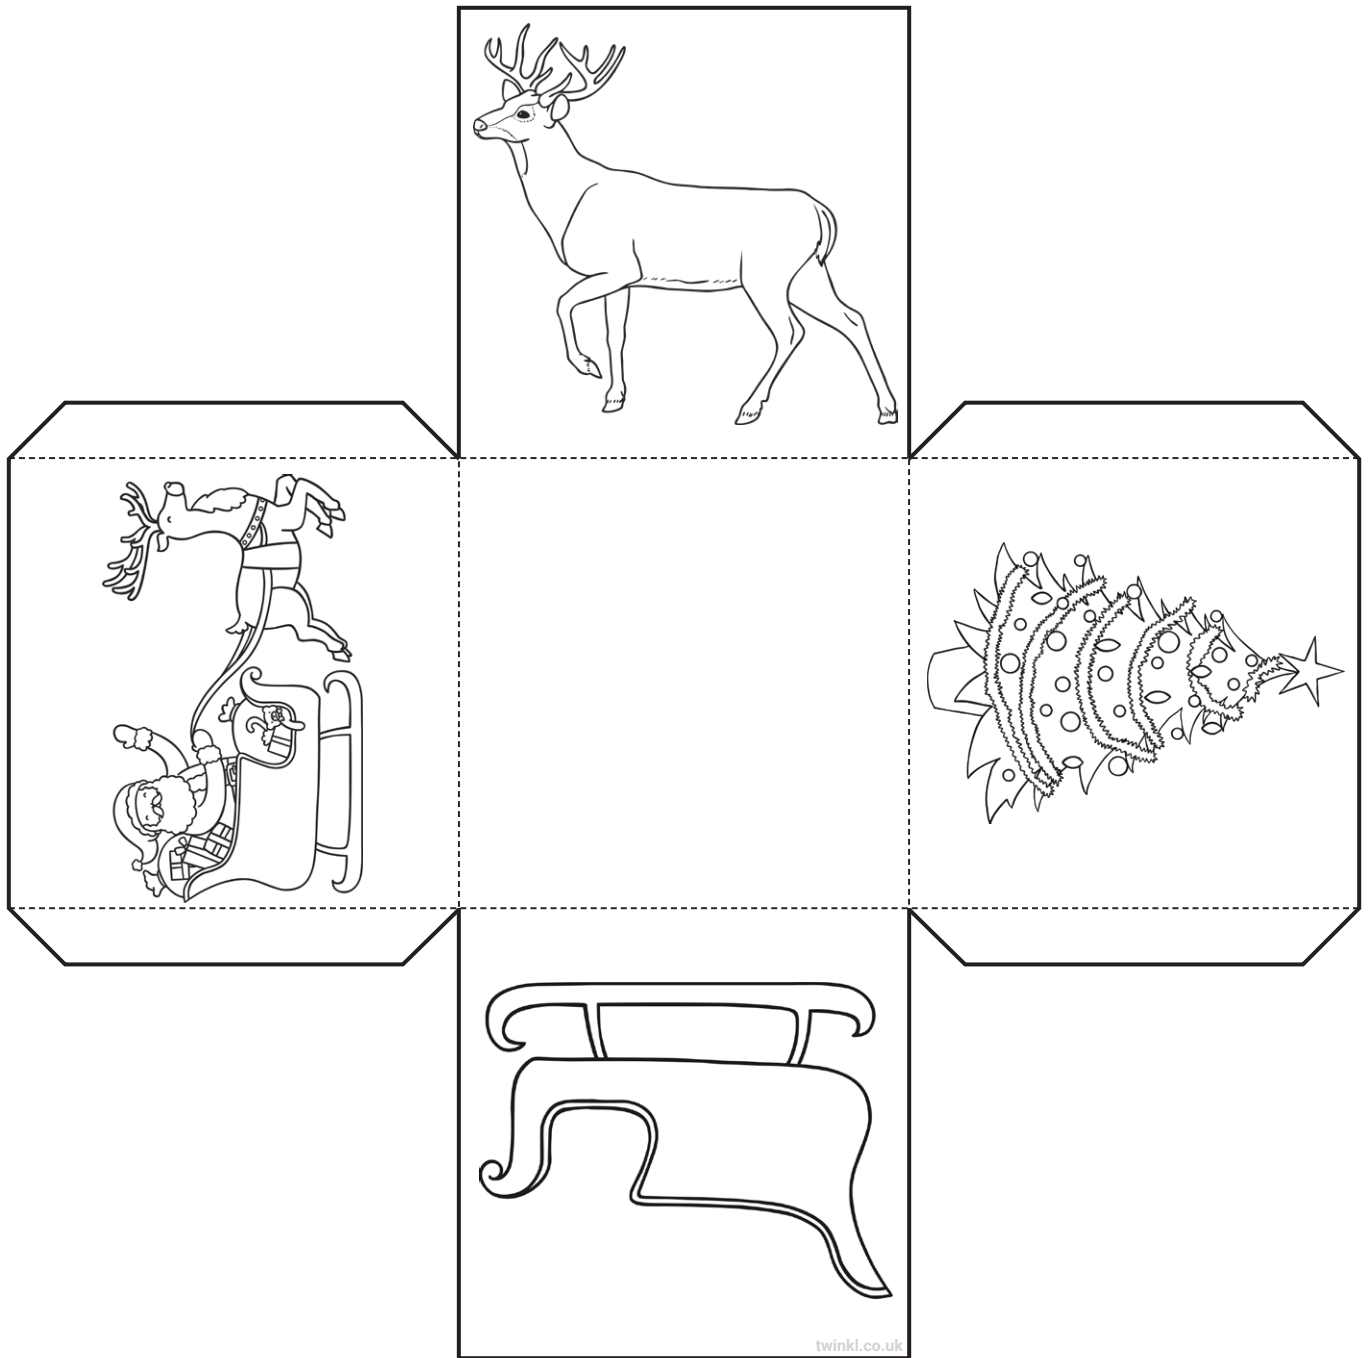

Santa Claus Christmas Basket

Instructions:

1. Colour in the basket and the handle.
2. Cut out and fold on the dotted lines.
3. Glue the sides together and staple on the handle.
4. Fill your box with Christmas goodies.

Reindeer Christmas Basket

Instructions:

1. Colour in the basket and the handle.
2. Cut out and fold on the dotted lines.
3. Glue the sides together and staple on the handle.
4. Fill your box with Christmas goodies.

Food Christmas Basket

Instructions:

1. Colour in the basket and the handle.
2. Cut out and fold on the dotted lines.
3. Glue the sides together and staple on the handle.
4. Fill your box with Christmas goodies.